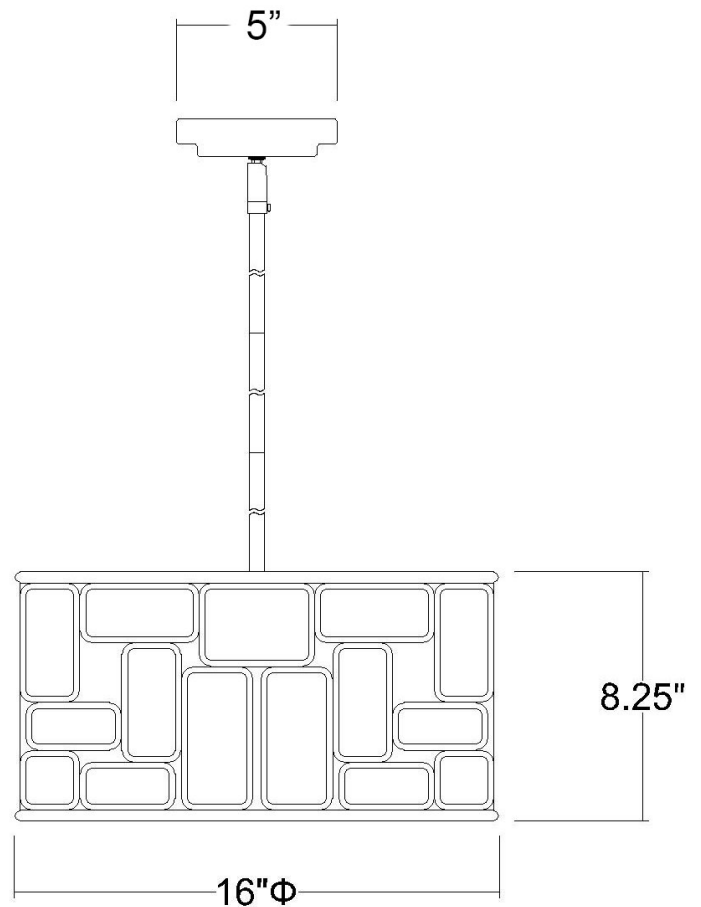

IN21131BK

AMORET 4-LIGHT FLUSHMOUNT

Description: Amoret 4-Light Flushmount

Finish: Matte Black

Dimensions: 16" Dia. x 8-1/4" H

Bulbs: 4-60W Cand.

Installed Weight: 7.5 lbs.

Certification: cUL / dry location

Material: Steel

Shades: NA

Glass: NA

Canopy Dimensions: 5" Dia.

Chain/Wire: 12' Wire

Stems: 3-12", 1-6", 1-3"

Additional Finishes: AS